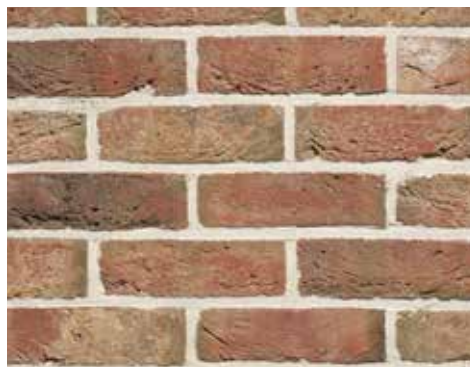

Tacana (Hathaway Brindled)